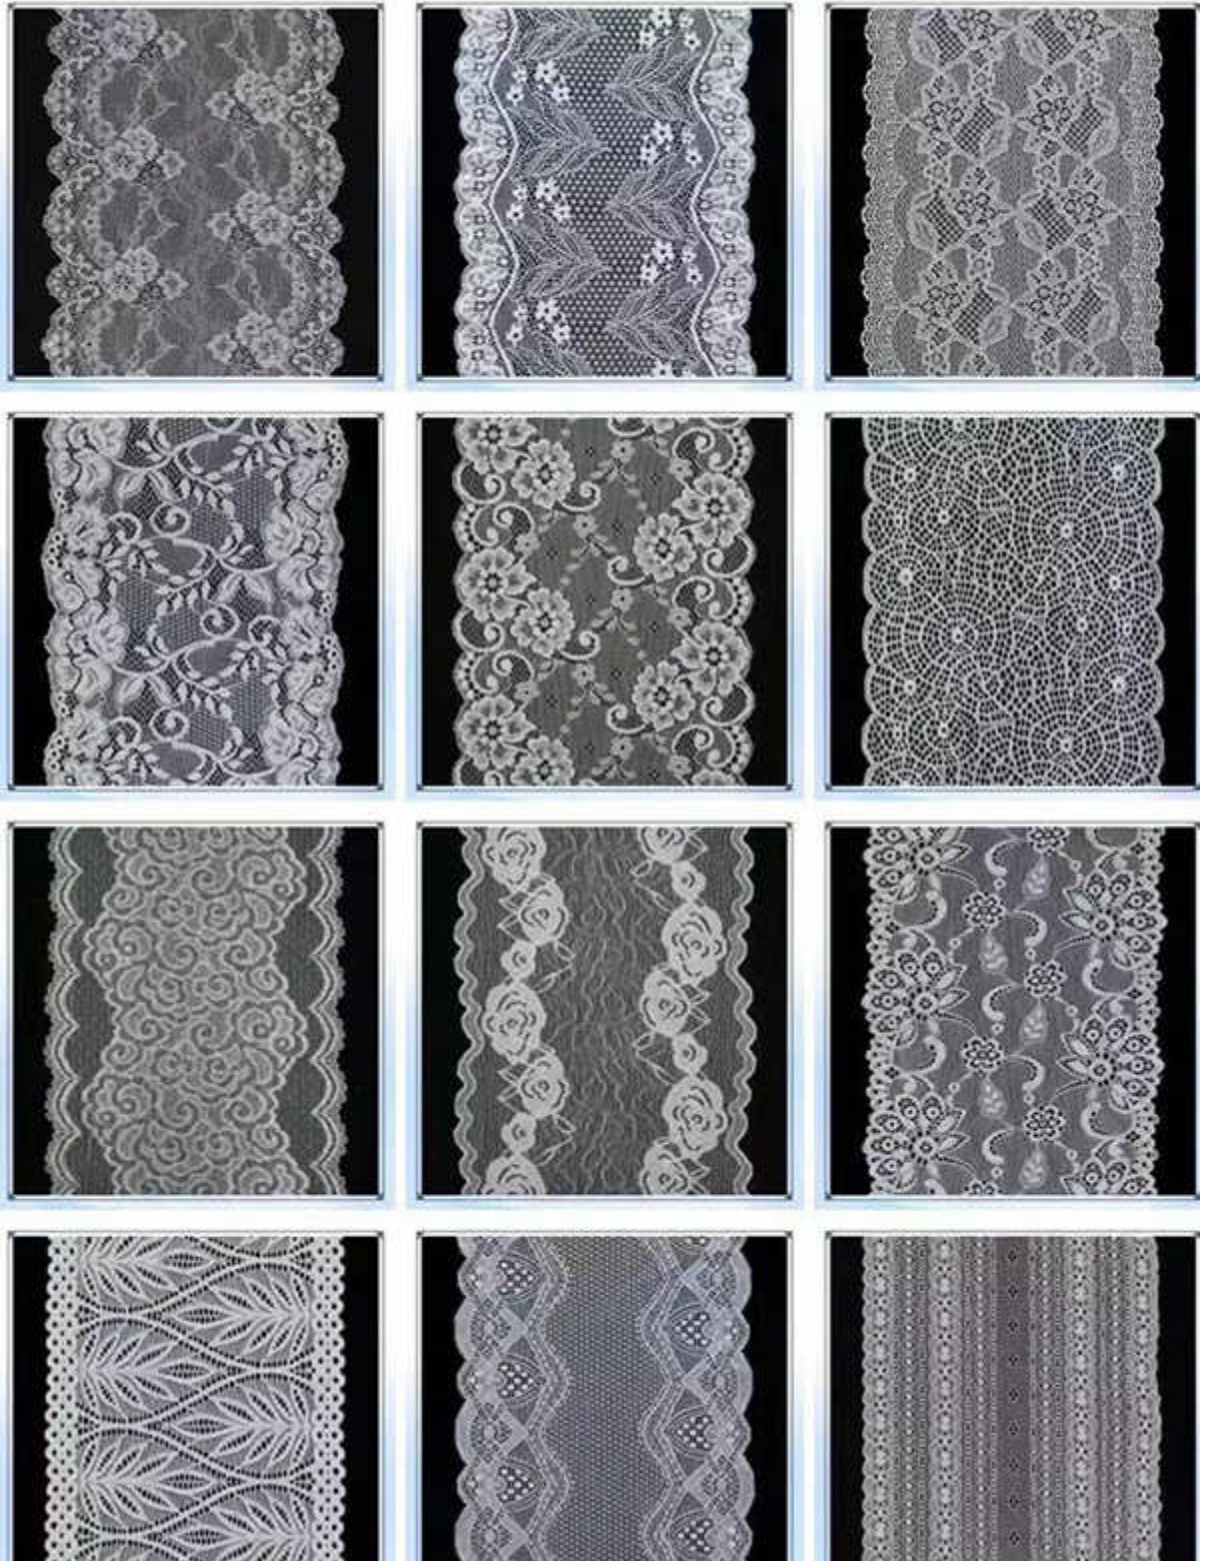

As the professional manufacturer, we would like to provide you high quality LB® Elastic Lace Trim. And we will offer you the best after-sale service and timely delivery. The company has always been oriented by customer demand and respect for talents, constantly improve their strength, improve service level and quality. With many European and American, Asian and domestic customers, we have established long-term good relationship with common progress. Sincerely expect to join hands with you to create the future. These LB® elastic lace trim is the latest designs of high-quality lace. polyester embroidery lace is made of polyester, it can be used in clothing, bags and home textile products.

Terms)	
Sample lead time	2-3 days if available

Product Feature And Application

There is one more adorable type of lace –elastic lace trim, .they are usually sew-on fabric. They look absolutely adorable and are perfect for decorating casual wear and evening gowns.

Size: 18CM

Size: 18CM

Size: 22CM