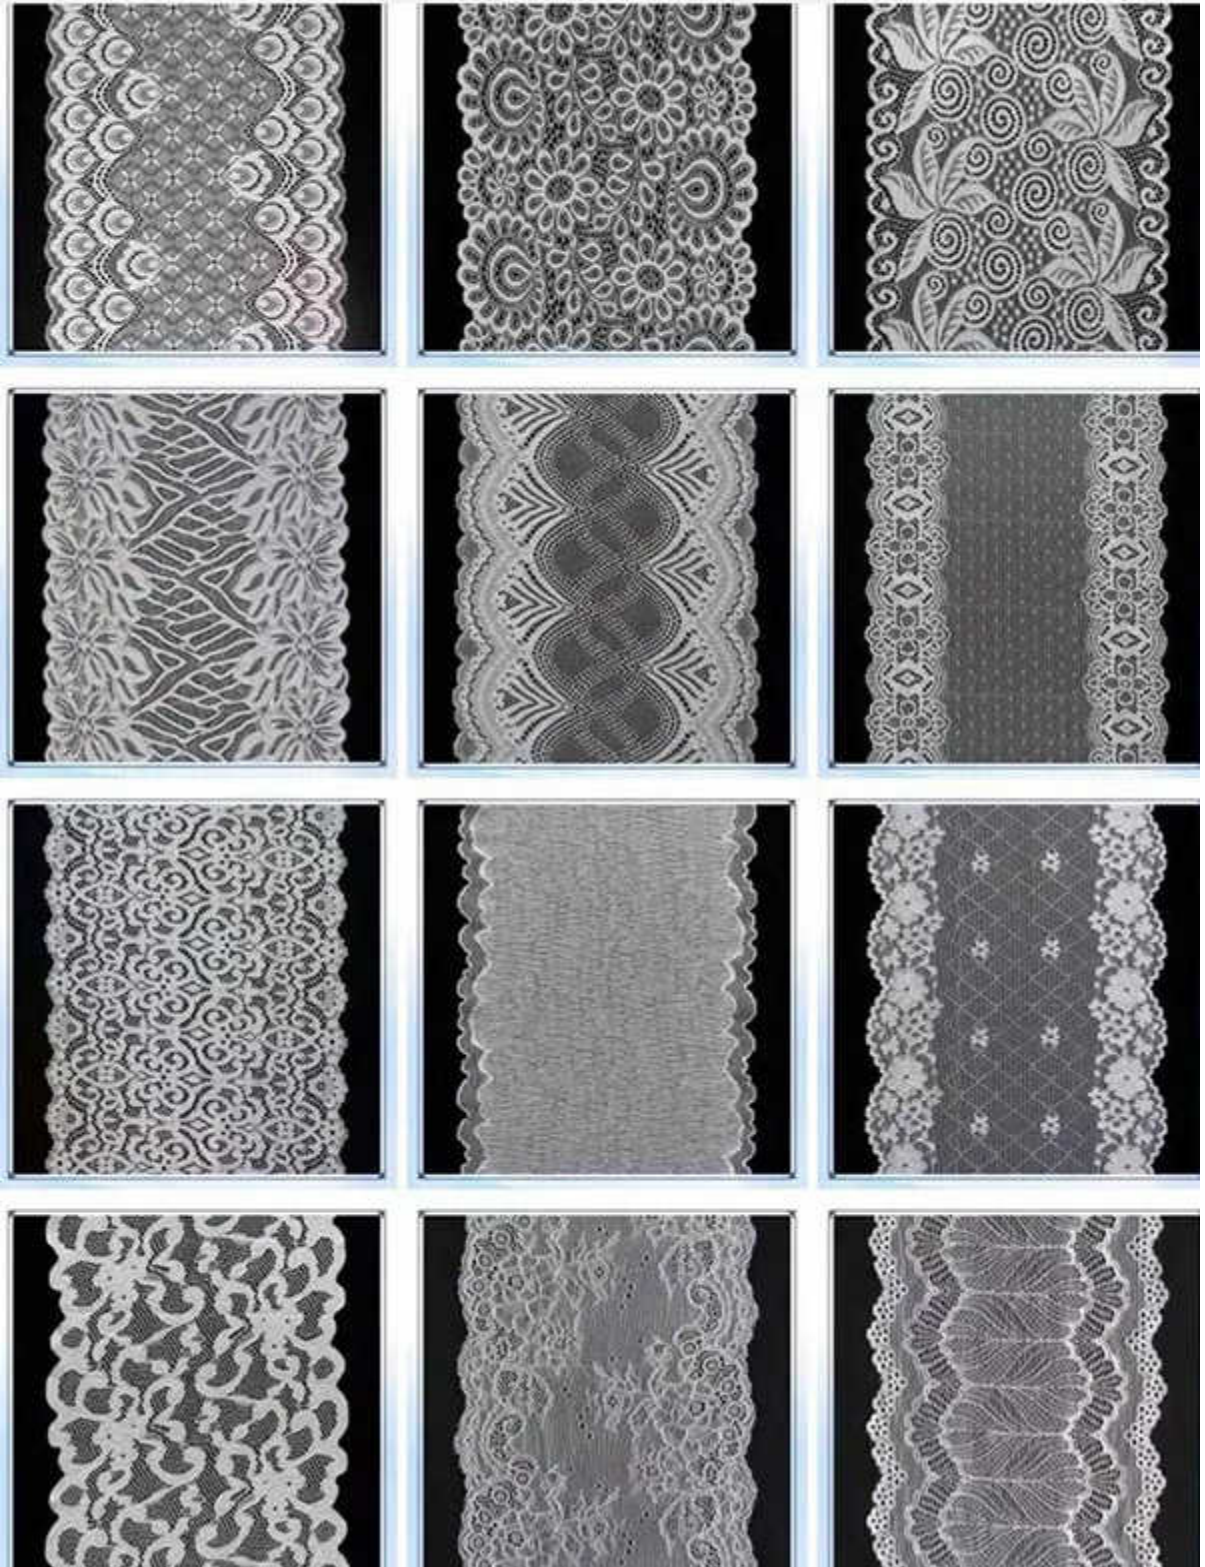

Terms)	
Sample lead time	2-3 days if available

Product Feature And Application

There is one more adorable type of lace –elastic lace trim, .they are usually sew-on fabric. They look absolutely adorable and are perfect for decorating casual wear and evening gowns.

Size: 18CM

Size: 18CM

Size: 22CM